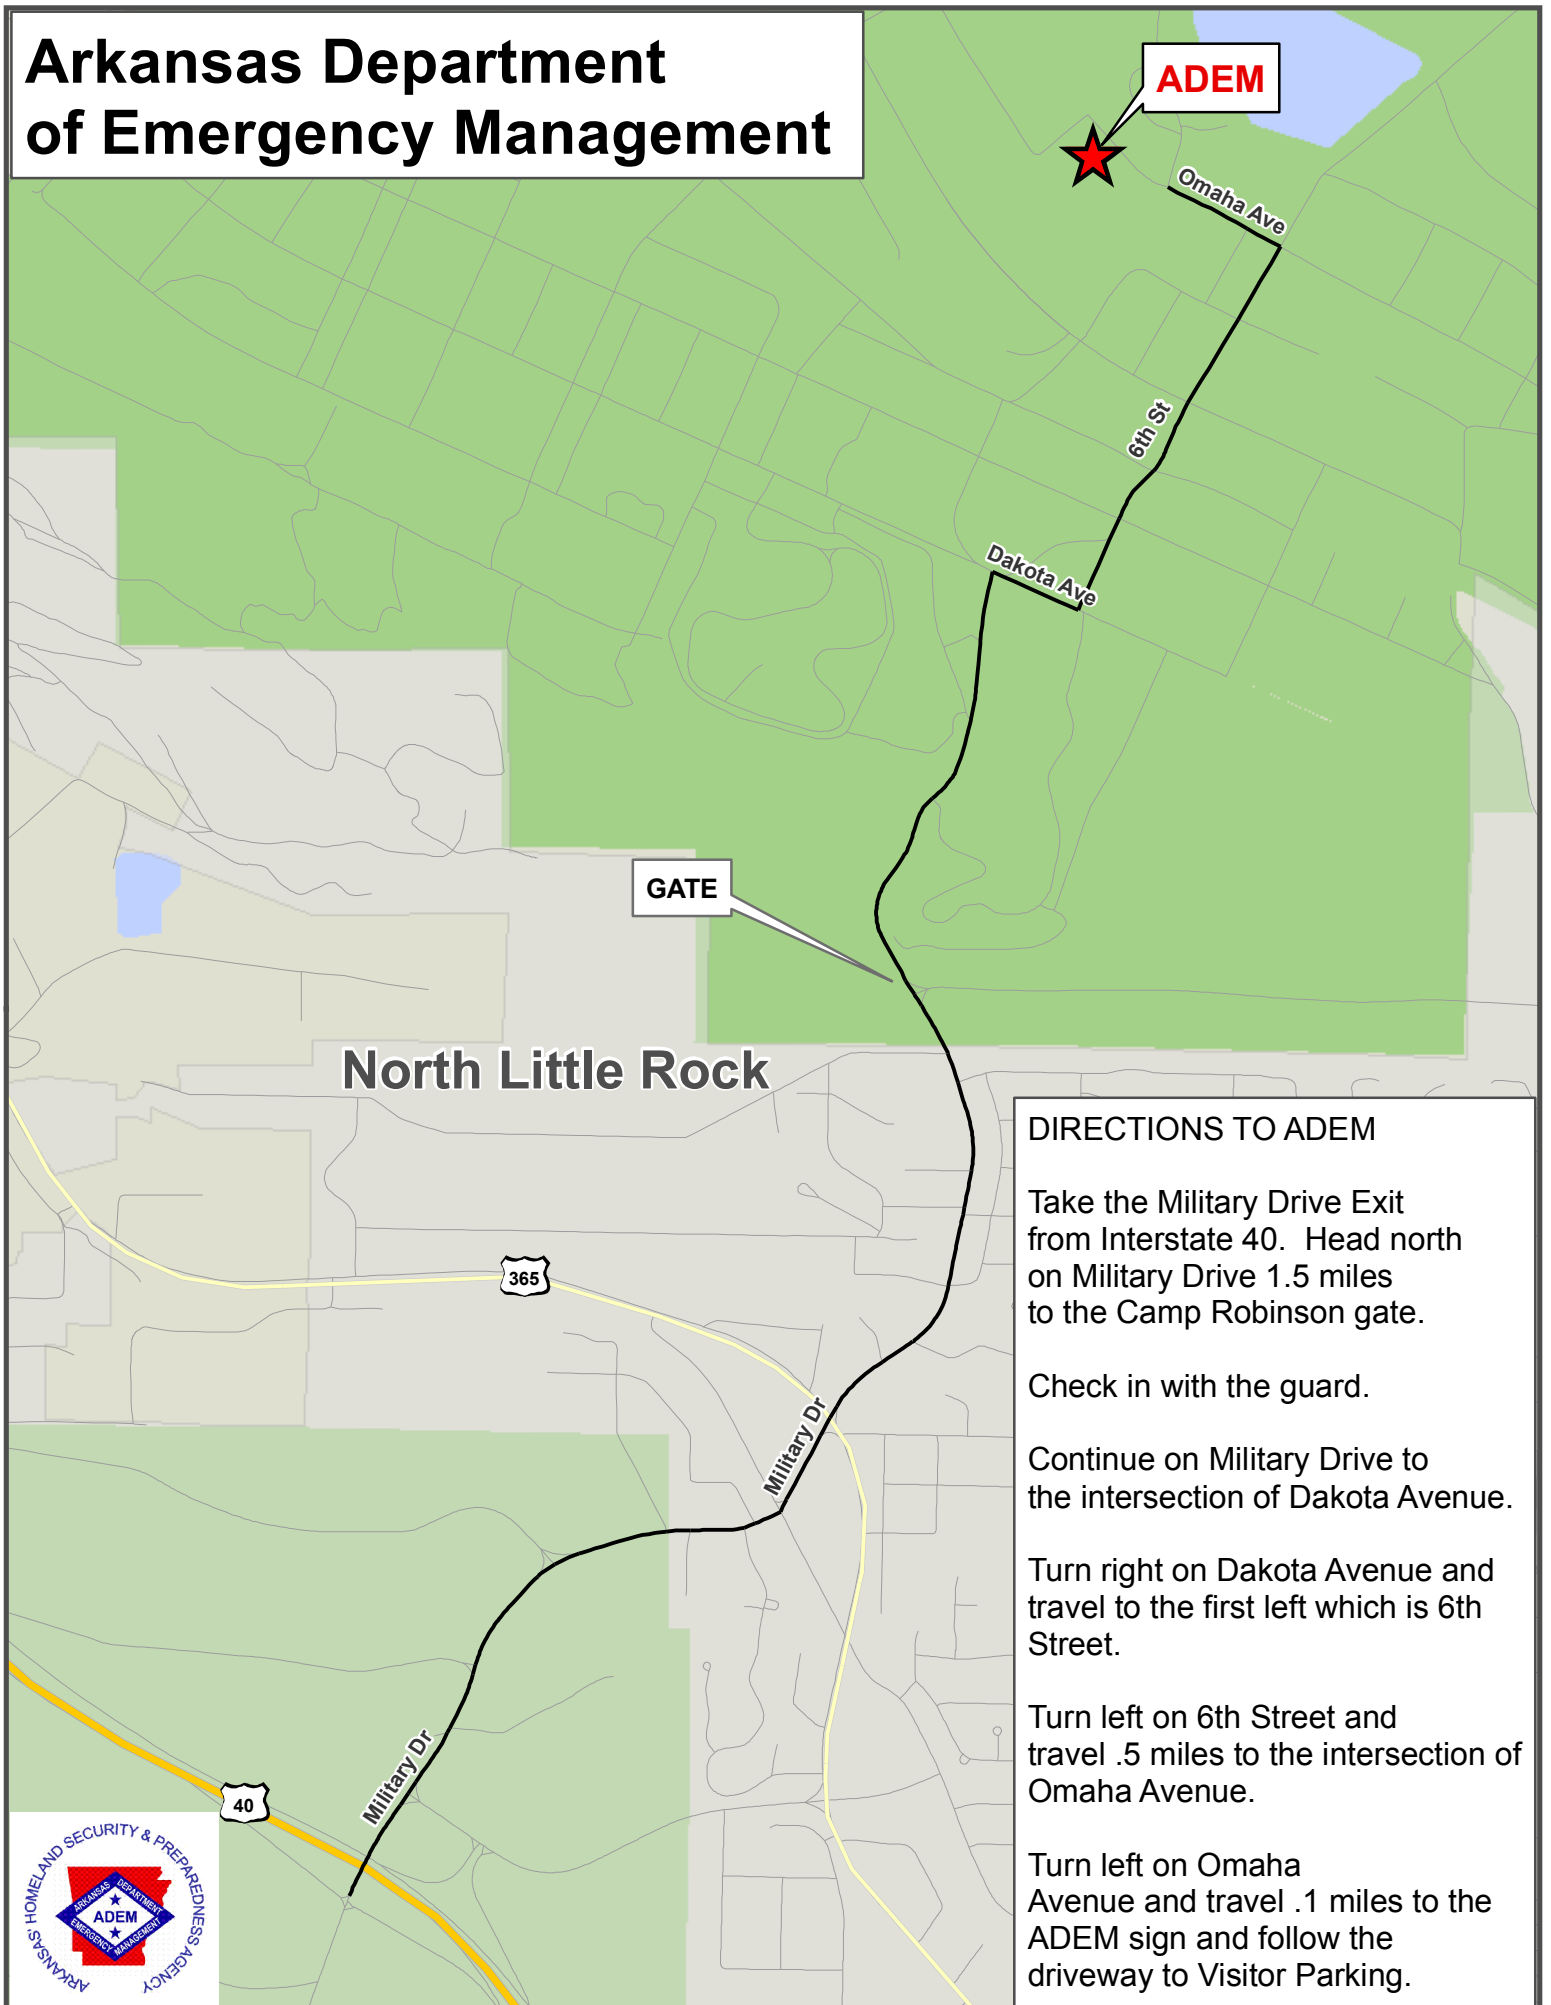

Arkansas Department of Emergency Management

ADEM

GATE

North Little Rock

DIRECTIONS TO ADEM

Take the Military Drive Exit from Interstate 40. Head north on Military Drive 1.5 miles to the Camp Robinson gate.

Check in with the guard.

Continue on Military Drive to the intersection of Dakota Avenue.

Turn right on Dakota Avenue and travel to the first left which is 6th Street.

Turn left on 6th Street and travel .5 miles to the intersection of Omaha Avenue.

Turn left on Omaha Avenue and travel .1 miles to the ADEM sign and follow the driveway to Visitor Parking.